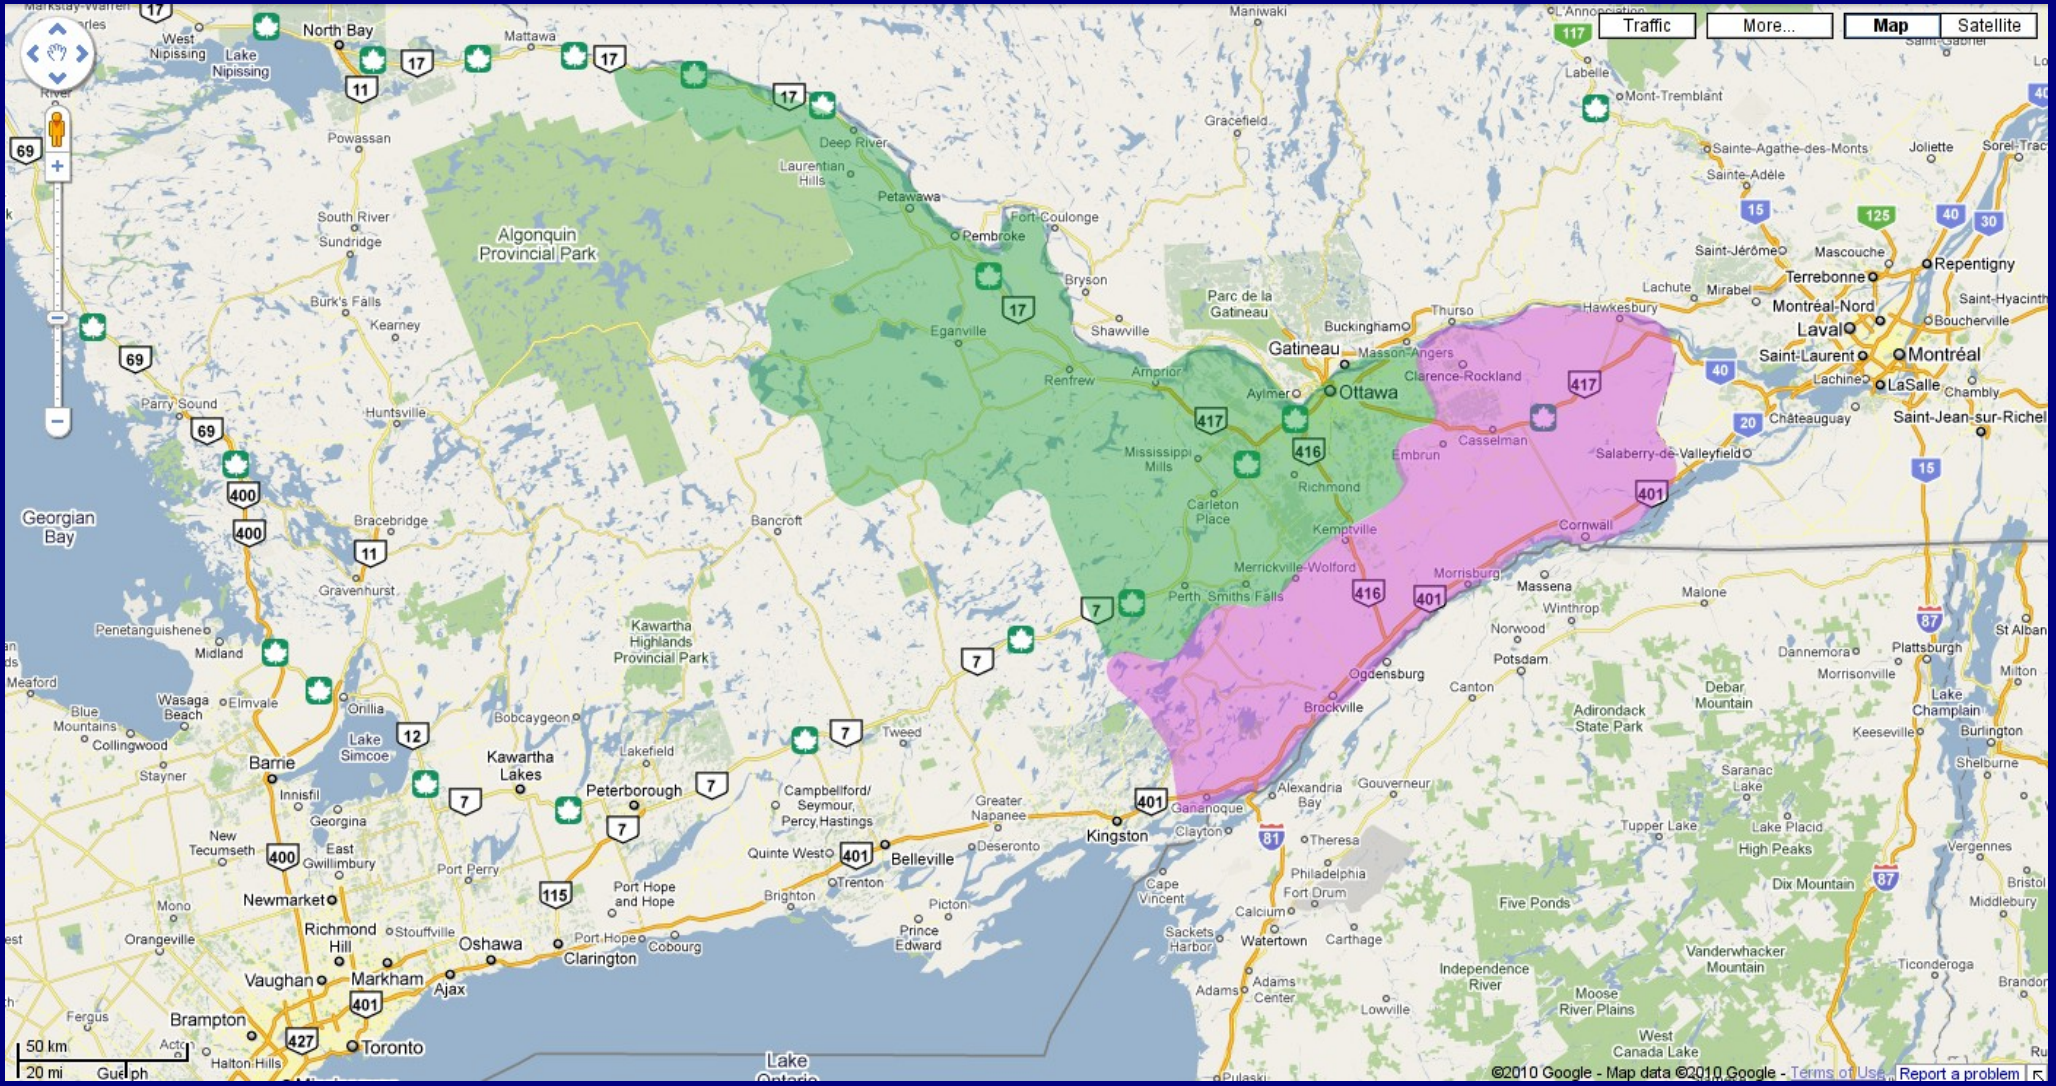

EMRG ARES

Update

EMRG <-> ARES Meeting

- Most recent one in April 2010
- ARES Capital and Seaway Districts teamed-up (for the usual reasons)
- District Mutual Aid Plan = DMAP
- Call-out Exercise + "To go" kits
- Each group presented what's new

EMERGENCY COMMUNICATIONS ONTARIO

2007 ARES DISTRICT MAP

Capital/Seaway Groups

- Renfrew County West ARES
- Renfrew County East ARES
- Lanark/North Leeds ARES
- Ottawa ARES (EMRG)
- Prescott-Russell ARES
- Cornwall (Seaway Valley) ARES