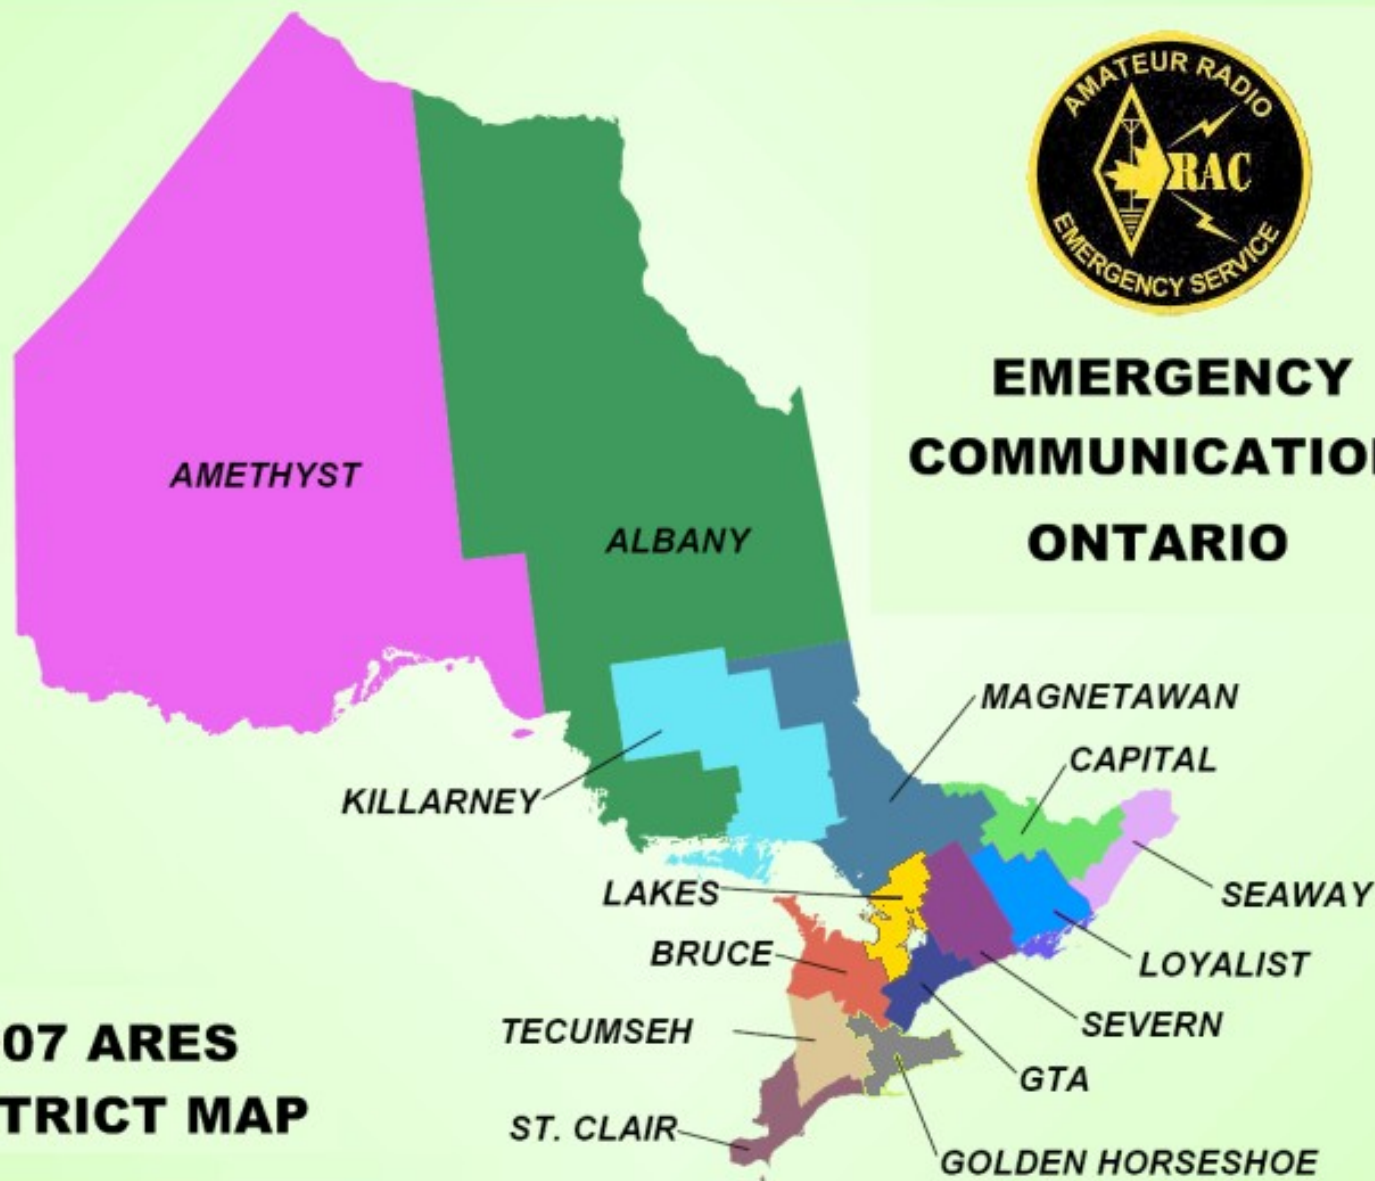

EMRG ARES

Update

EMRG <-> ARES Meeting

- Most recent one in April 2010
- ARES Capital and Seaway Districts teamed-up (for the usual reasons)
- District Mutual Aid Plan = DMAP
- Call-out Exercise + "To go" kits
- Each group presented what's new

EMERGENCY COMMUNICATIONS ONTARIO

2007 ARES DISTRICT MAP

Capital/Seaway Groups

- Renfrew County West ARES
- Renfrew County East ARES
- Lanark/North Leeds ARES
- Ottawa ARES (EMRG)
- Prescott-Russell ARES
- Cornwall (Seaway Valley) ARES