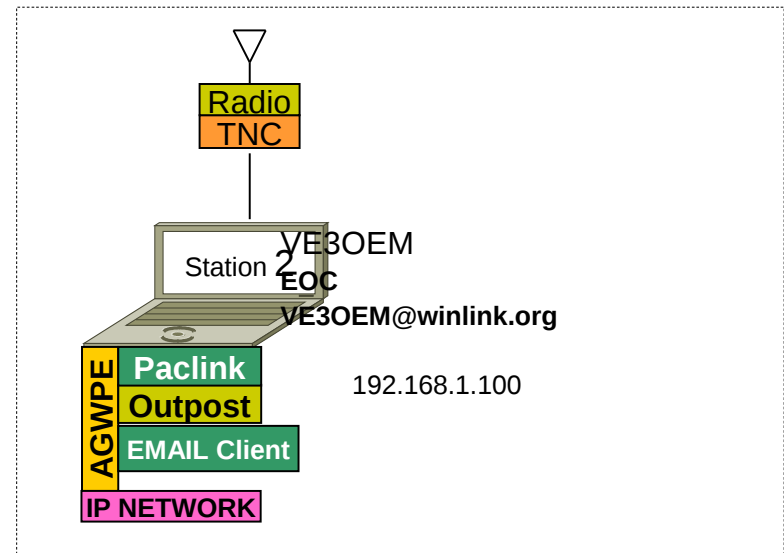

# NETWORK VIEW – WINLINK CAPABLE SYSTEMS

# NETWORK VIEW – OUTPOST ONLY WITH BBS

# DEMO STATIONS

**Standalone System**

Can operate with either Outpost, or Airmail.

**Standalone System With/Without AGWPE**

Can operate with Outpost & Email Client, plus Outpost & Email Client over IP network