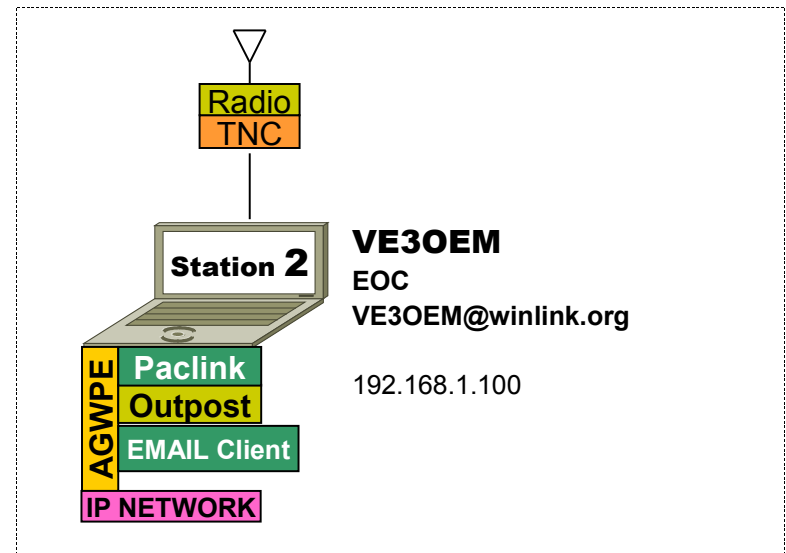

Standalone System With/Without AGWPE

Can operate with Outpost & Email Client, plus Outpost & Email Client over IP network