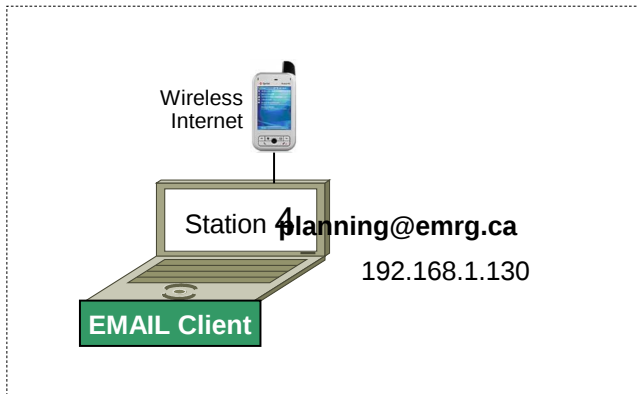

# NETWORK VIEW – OUTPOST ONLY WITH BBS

# DEMO STATIONS

**Standalone System**

Can operate with either Outpost, or Airmail.

**Standalone System With/Without AGWPE**

Can operate with Outpost & Email Client, plus Outpost & Email Client over IP network