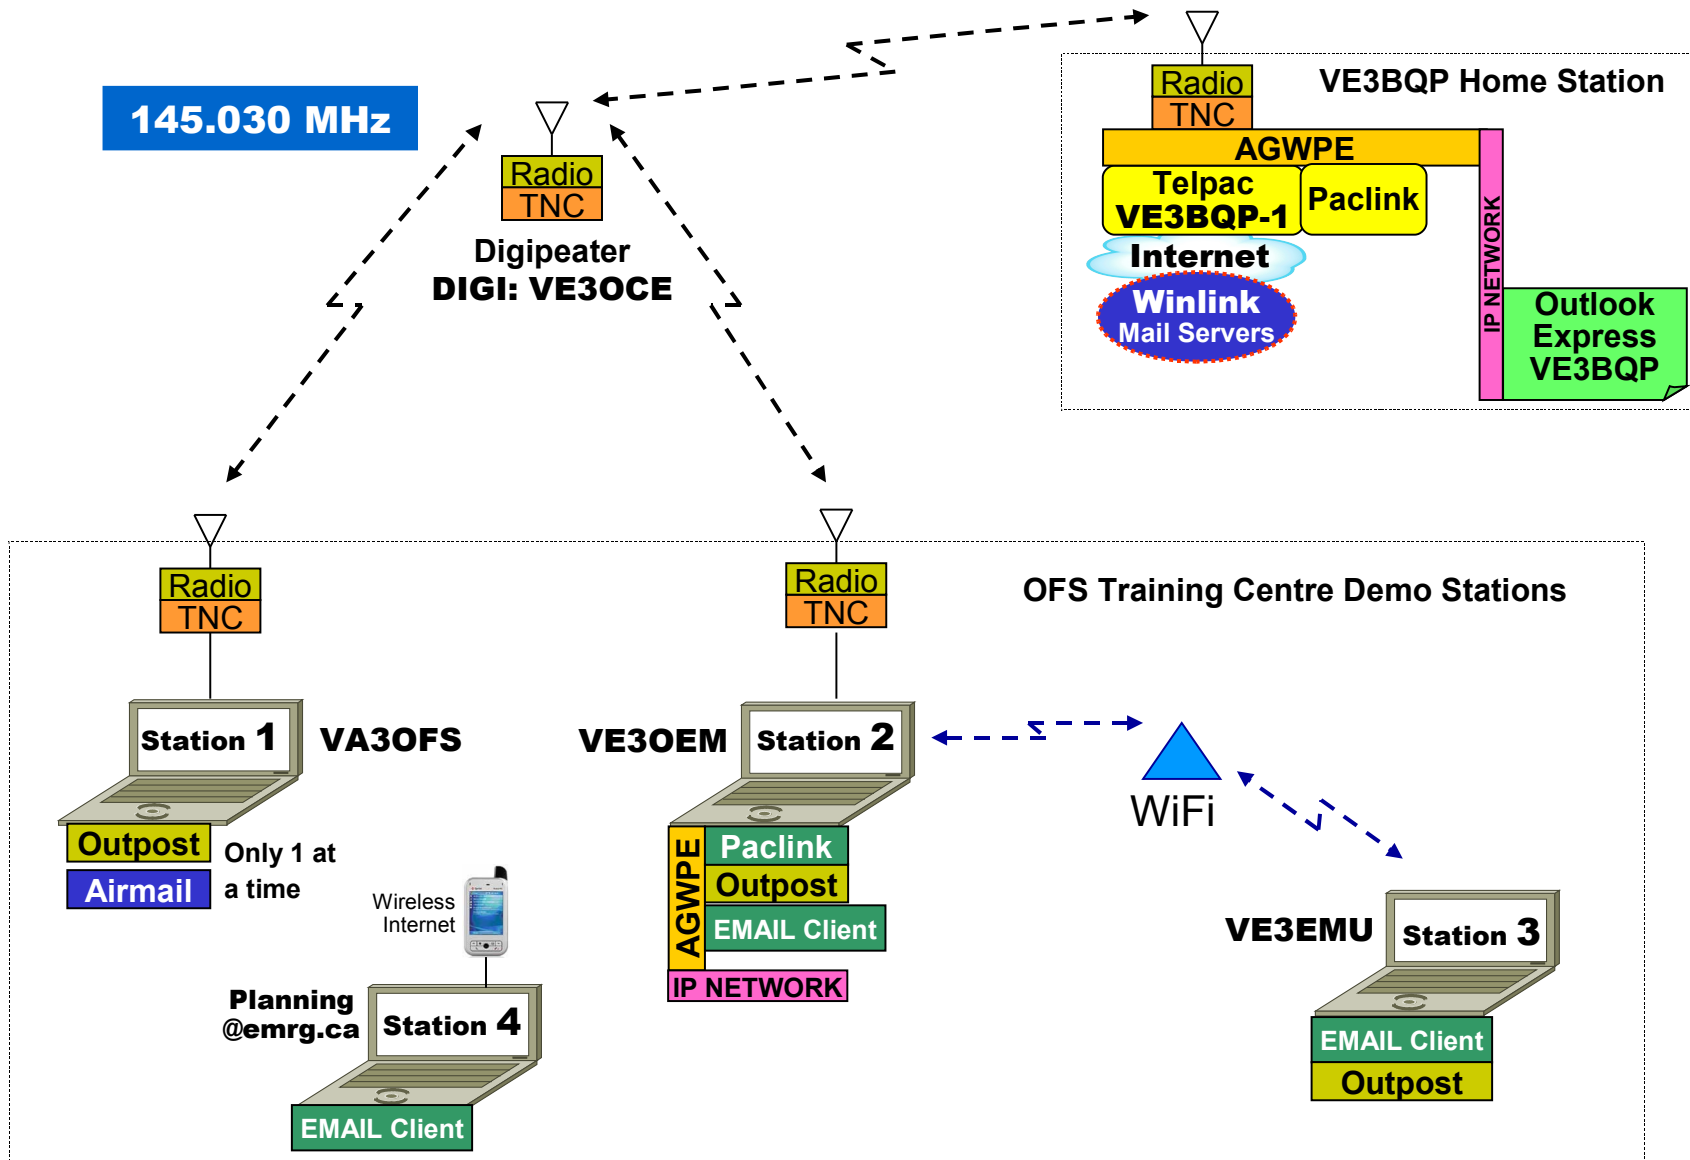

	<p>EMERGENCY MEASURES RADIO GROUP</p>
	<p>OTTAWA ARES</p>

Two Names - One Group - One Purpose

Amateur Radio Data Communications DEMO NETWORK

NETWORK VIEW – WINLINK CAPABLE SYSTEMS

NETWORK VIEW – OUTPOST ONLY WITH BBS

DEMO STATIONS

Standalone System

Can operate with either Outpost, or Airmail.

Standalone System With/Without AGWPE

Can operate with Outpost & Email Client, plus Outpost & Email Client over IP network

Internet Connected PC