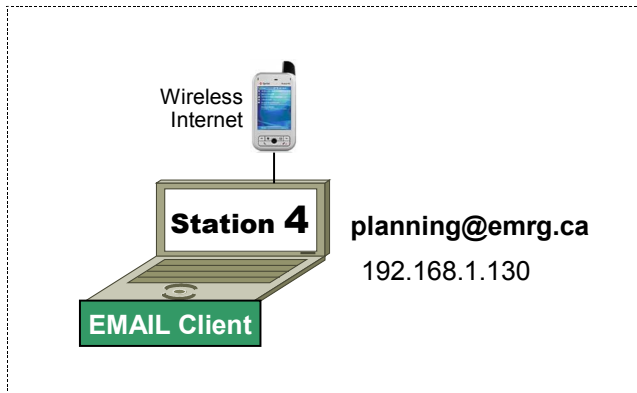

DEMO STATIONS

Standalone System

Can operate with either Outpost, or Airmail.

Standalone System With/Without AGWPE

Can operate with Outpost & Email Client, plus Outpost & Email Client over IP network

Internet Connected PC