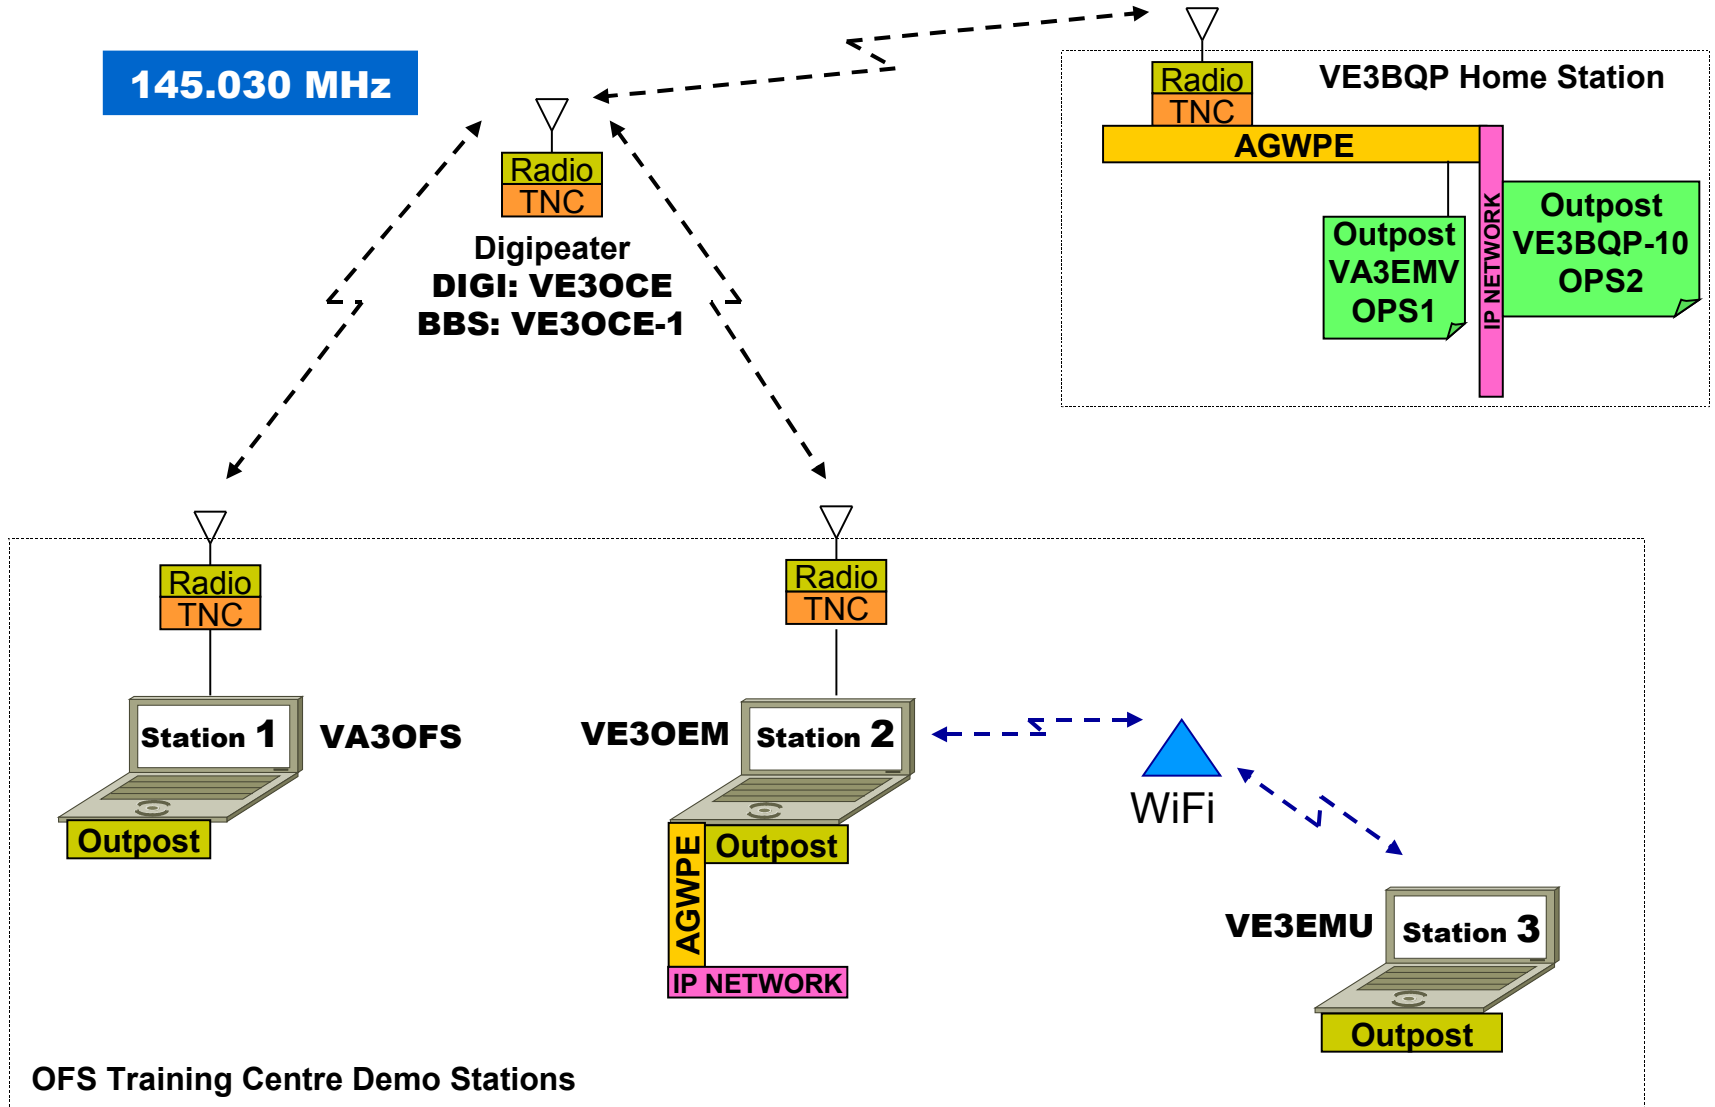

	<p>EMERGENCY MEASURES RADIO GROUP</p>
	<p>OTTAWA ARES</p>

Two Names - One Group - One Purpose

Amateur Radio Data Communications DEMO NETWORK

NETWORK VIEW – WINLINK CAPABLE SYSTEMS

NETWORK VIEW – OUTPOST ONLY WITH BBS

DEMO STATIONS

Standalone System

Can operate with either Outpost, or Airmail.

Standalone System With/Without AGWPE

Can operate with Outpost & Email Client, plus Outpost & Email Client over IP network

Internet Connected PC