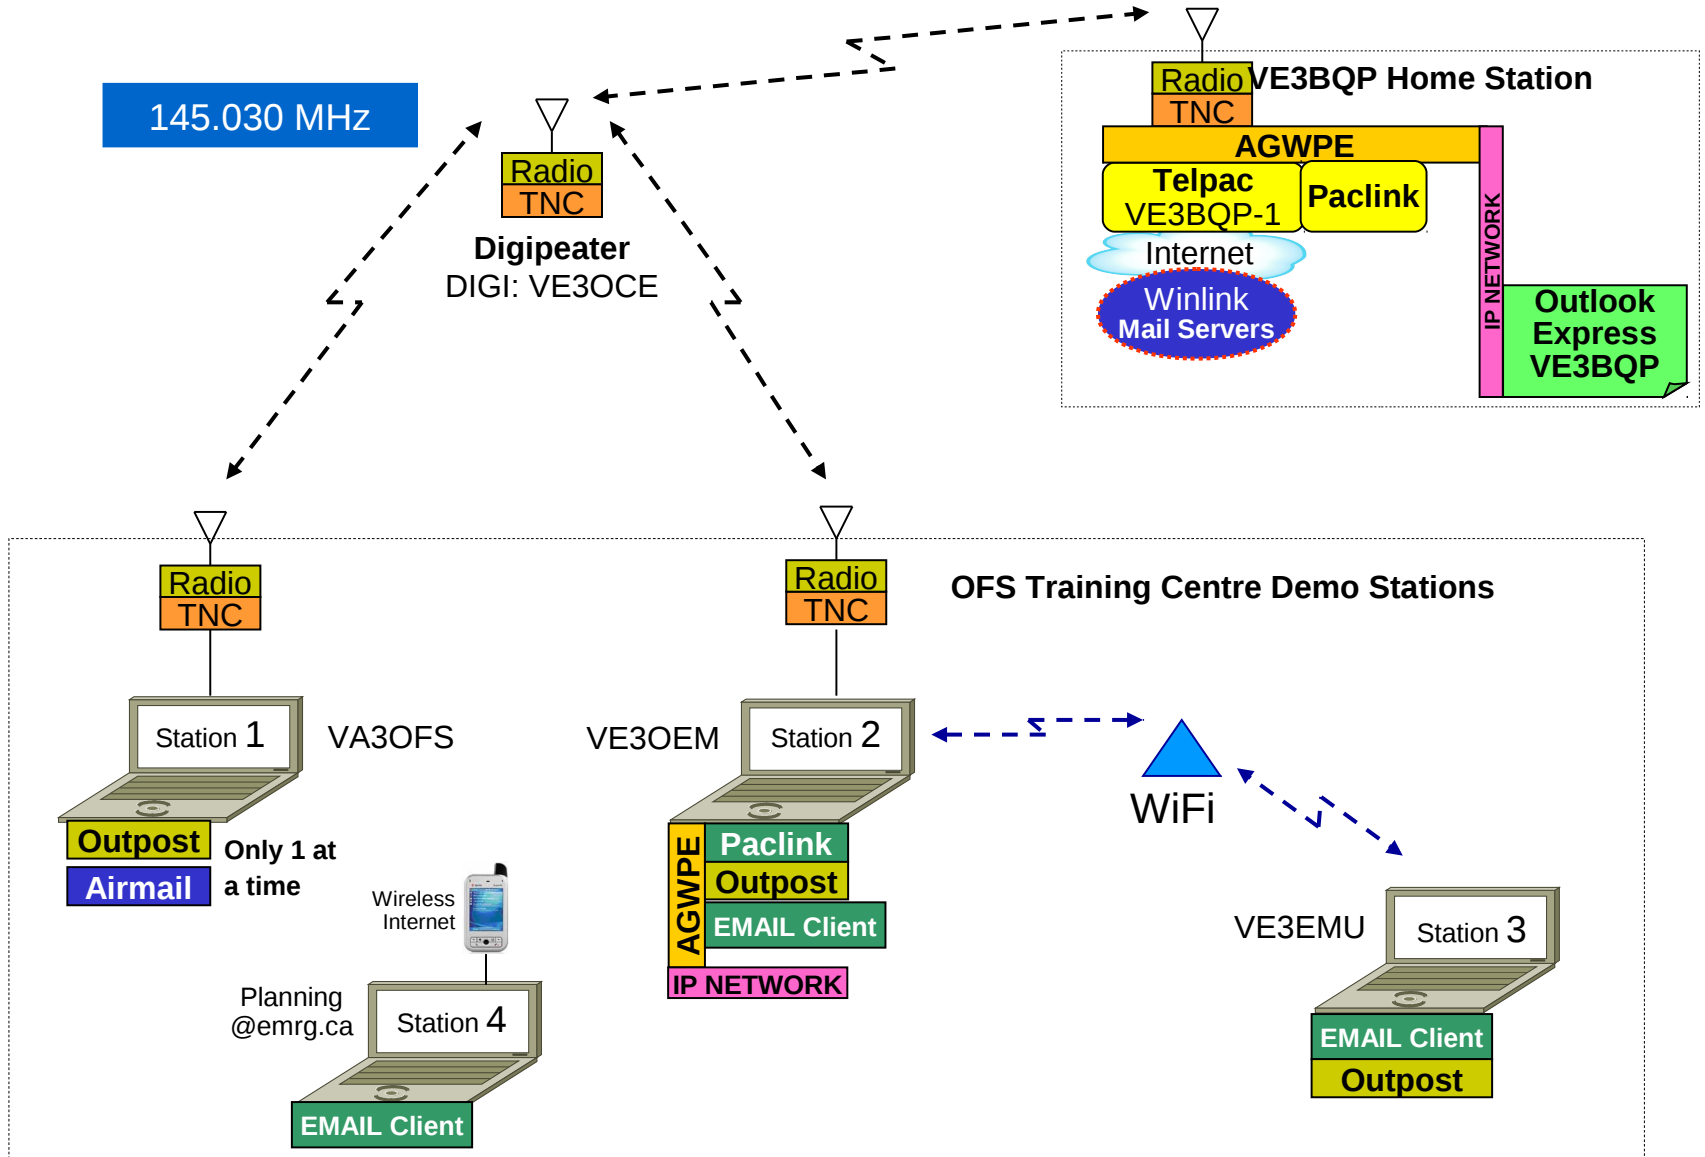

	<p><b>EMERGENCY MEASURES RADIO GROUP</b></p>
	<p><b>OTTAWA ARES</b></p>

Two Names - One Group - One Purpose

# **Amateur Radio Data Communications DEMO NETWORK**

# NETWORK VIEW – WINLINK CAPABLE SYSTEMS

# NETWORK VIEW – OUTPOST ONLY WITH BBS